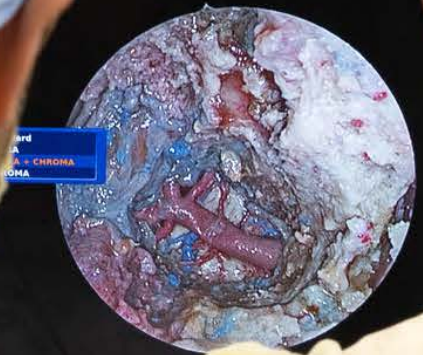

DO NOT FORKLIFT

ENDO DRILL SET #8

65000
3000

STORZ

DO NOT FORKLIFT

THIS SIDE UP
↑
HANDLE WITH CARE

STORZ

CORE
PI DRIVE
ESX

5

M

D.F.
F 87
Pulm
est

CHORDOMA

THIS SIDE UP
↑
HANDLE WITH CARE