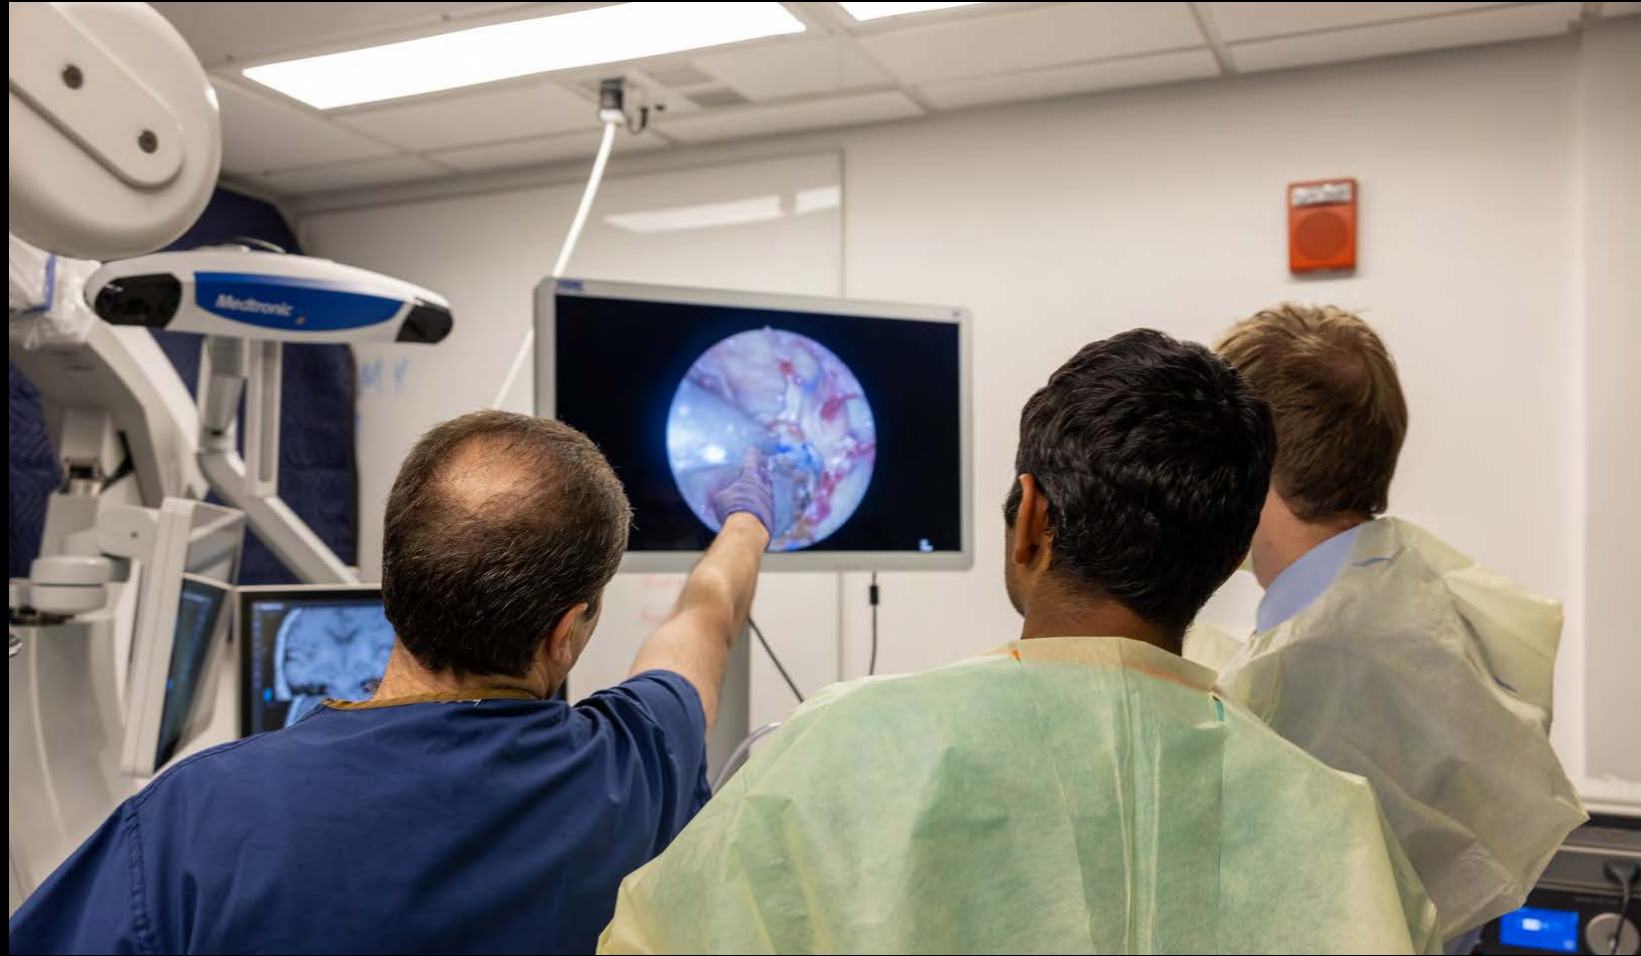

Carle Illinois College of Medicine

506 S Mathews Ave, Urbana

Medtronic

stryker

24

PLEASE CLOSE TOWER DOORS WHEN GRATING

stryker

24